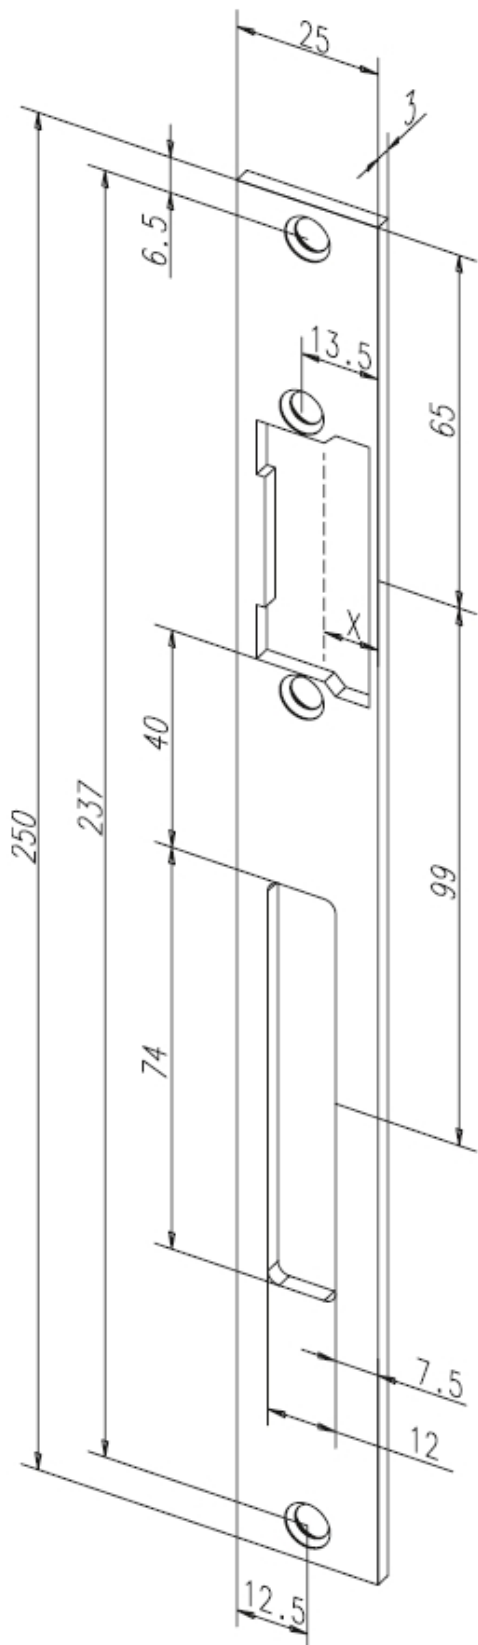

# effeff 691 HZF Длинная накладка с направляющей, PROFIX 2 Flat striking plate no. 691 ProFix 2

Длинная накладка с направляющей

ProFix 2 flat striking plate with latch bolt aperture and dead bolt cutout.

Technical attributes	
Length	250 mm
Width	25 mm
Thickness	3 mm
Dead bolt cutout	Yes
Keep guide	Yes

Surface	DIN direction	Order no.
35 Stainless steel	1 Universal	-----69135-01

### Current strike strike-plate combinations

Model	Order no.
118.13	118.13-691 ** ***
116E.13	116E.13691 ** ***
143.13	143.13-691 ** ***

\*\* = Surface  
\*\*\* = voltage variant and DIN-direction

The calculation of the X-dimension can be found on page 6.